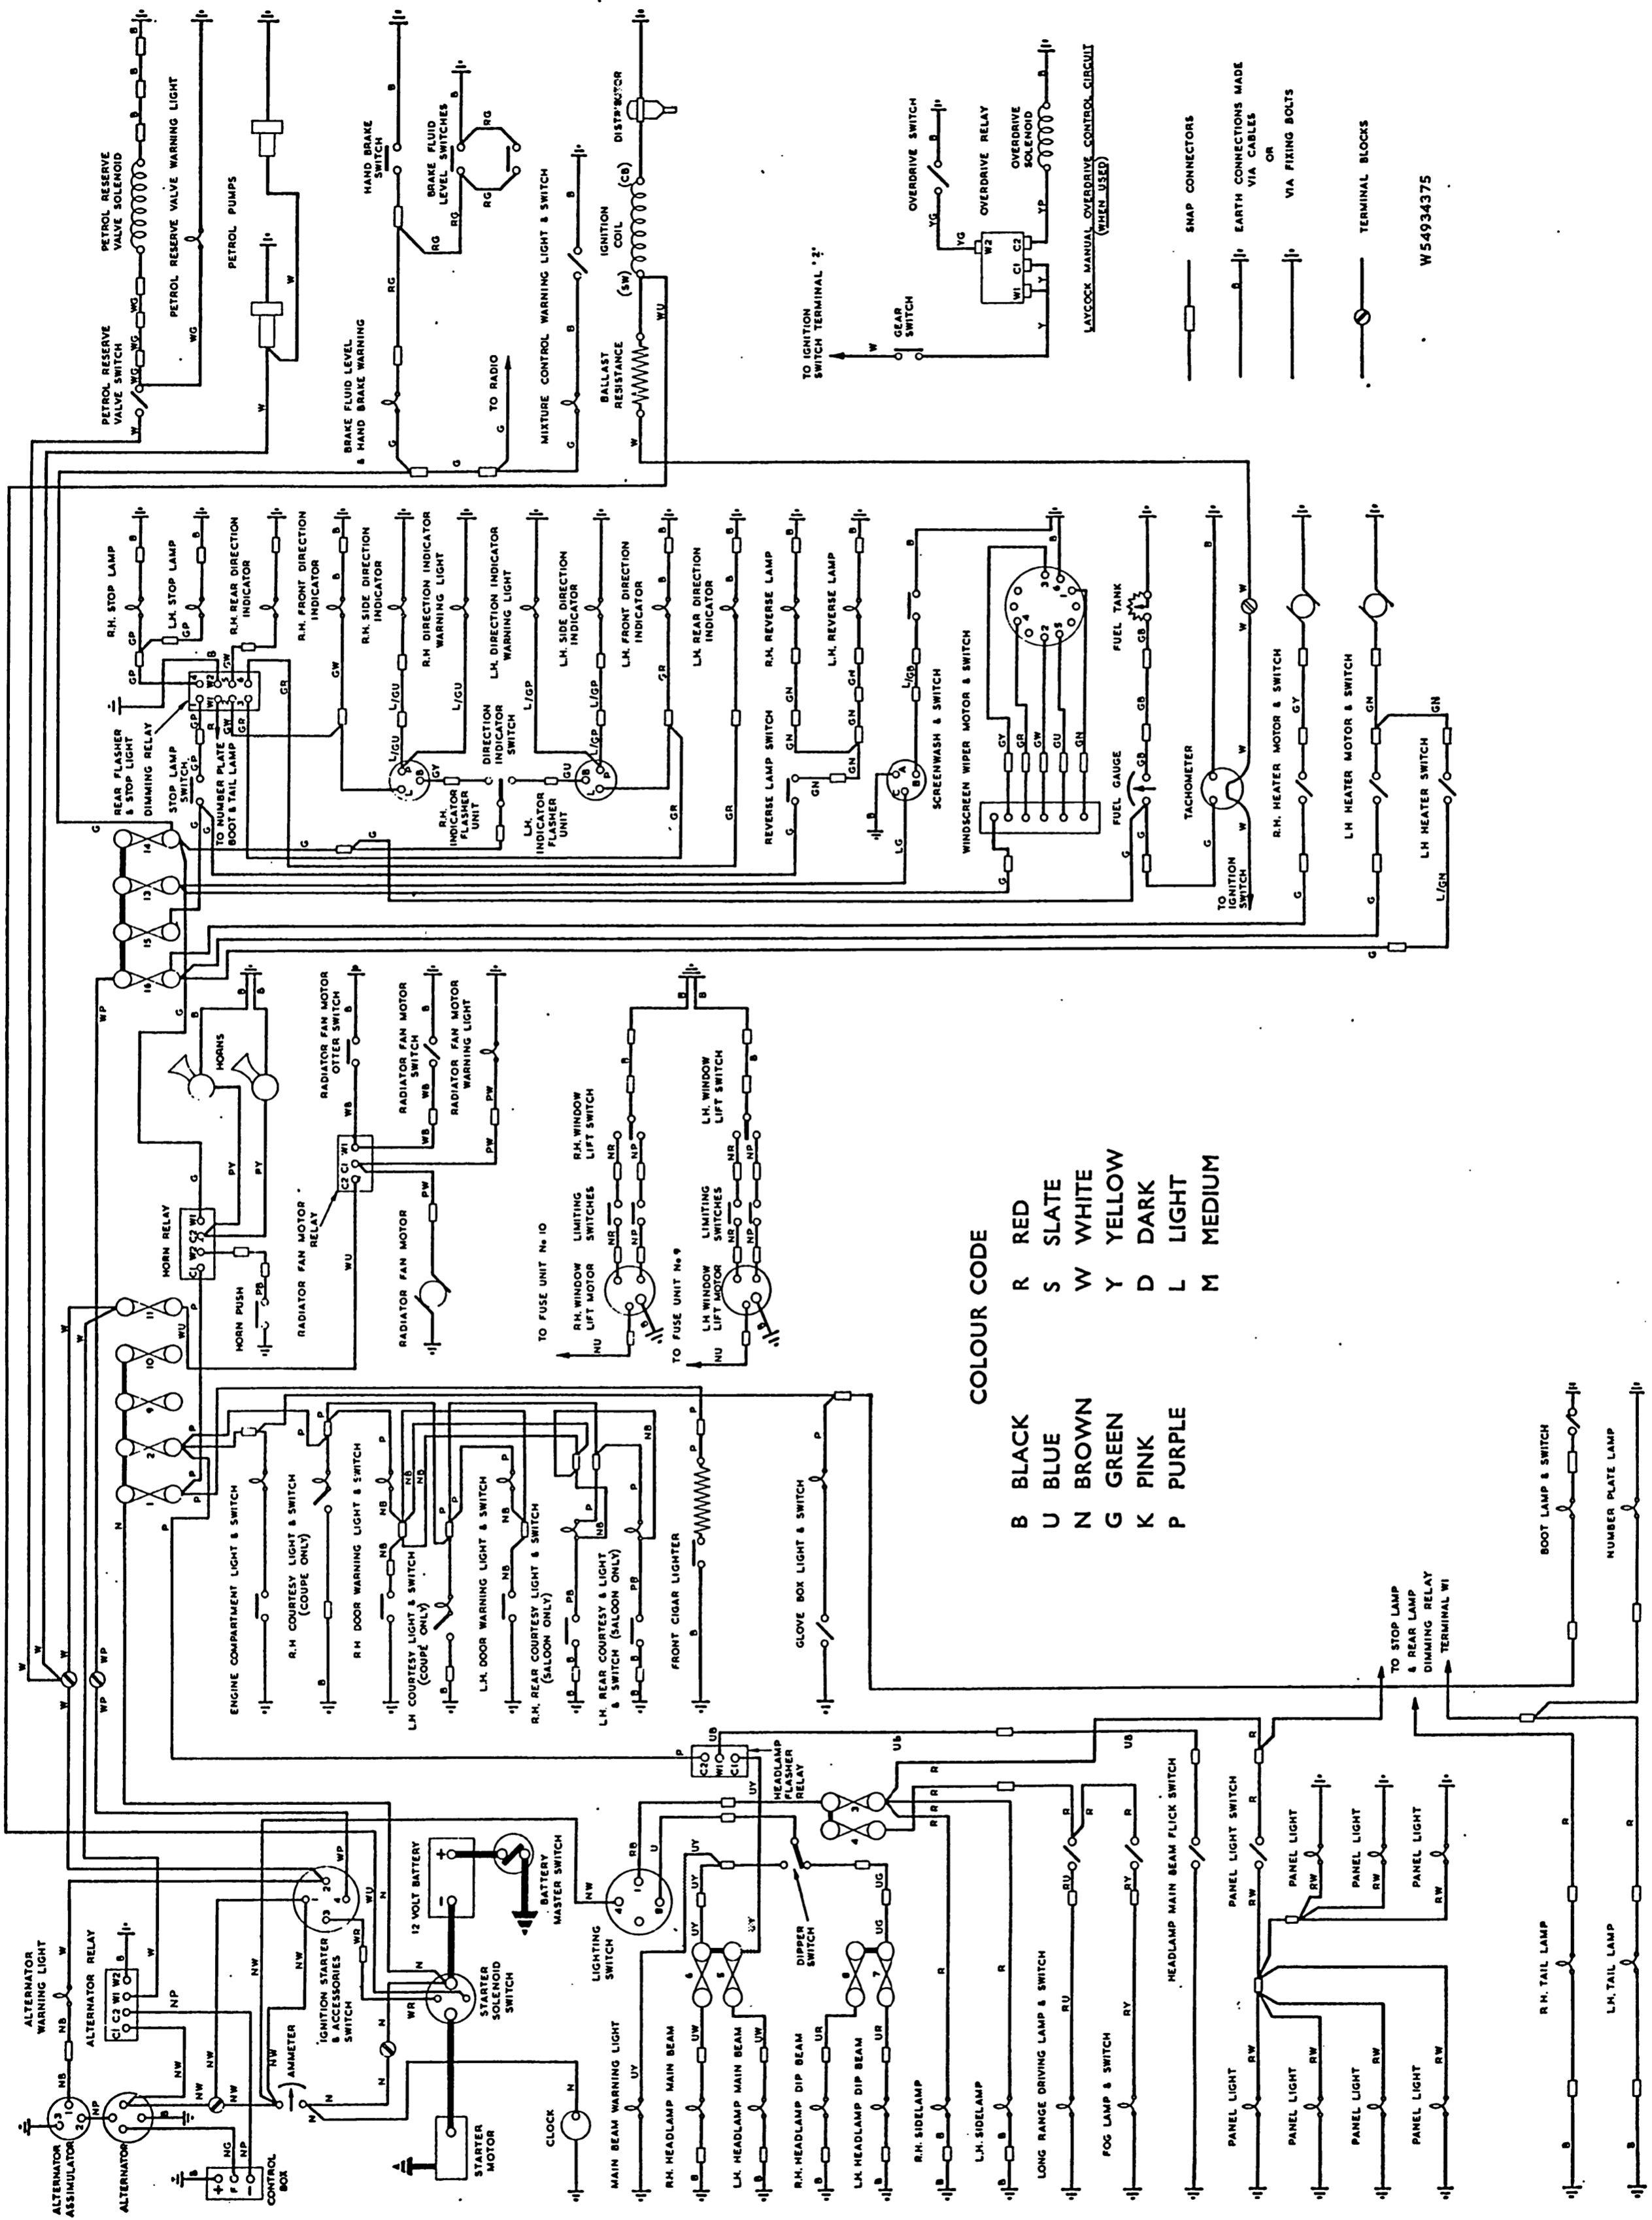

W54934375

COLOUR CODE

|   |        |   |        |
|---|--------|---|--------|
| B | BLACK  | R | RED    |
| U | BLUE   | S | SLATE  |
| N | BROWN  | W | WHITE  |
| G | GREEN  | Y | YELLOW |
| K | PINK   | D | DARK   |
| P | PURPLE | L | LIGHT  |
|   |        | M | MEDIUM |

W54934375