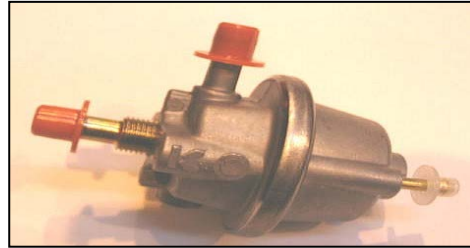

**Fuel, cooling and exhaust**

34-27837 Fuel pump kit

Suitable for all EFI Cars

34-27047 Fuel pump

Suitable for all Carburettor cars

34-27048 Fuel pump sock

Fitted to above - must be ordered with 34-27047

095-034-0700 Fuel filter Carburettor cars  
34-53604 Fuel filter EFI

An important service item to maintain the clean running of your fuel system

**Part Number**

**Description**

08-21023 Pressure regulator

Fitted to all EFI cars and a source of fuel pressure loss.

96-14665 Air filter element  
08-18037 Air filter element  
08-25971 Air filter element

Used on cars up to VIN: 13194  
Used on cars from VIN: 13195 but excluding EFI  
All EFI cars only

**Gearbox and drivetrain**

093-002-0101 Torque converter drive plate

Bolted to the front of the converter, this part can be the source of unwanted vibrations.