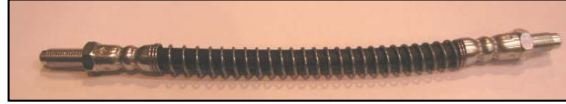

28-18721

Rear brake disc assembly

080-028-0701

Rear pad set - axle set

Balanced to ensure minimal vibration and noise - replace in pairs only

**Part Number**

**Description**

33-10833 Front brake hose  
33-10826 Rear brake hose