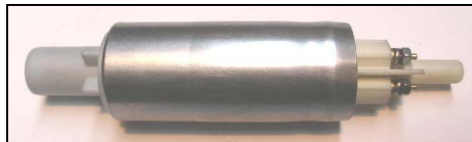

Suitable for all Carburettor cars

34-27048 Fuel pump sock