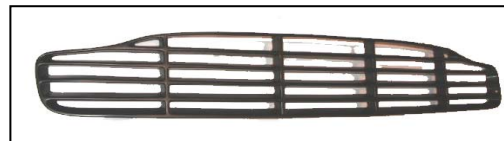

71-70071 Standard Grille

Supercharged Vantage

64-72494 Bonnet gas strut