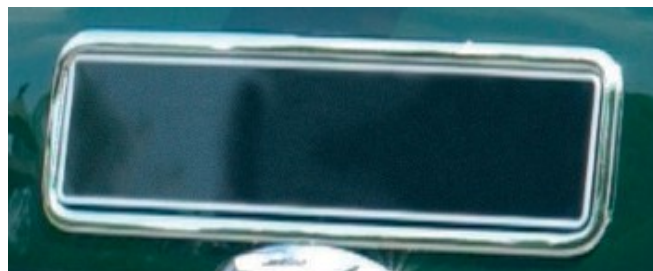

NOW AVAILABLE

We are pleased to announce the re-introduction of the Chrome Number Plate Surrounds fitted to the DB4, DB5 & DB6.

We have invested in new pattern equipment and forming tools from original drawings to ensure the highest standards of quality are maintained on this very visible part.

The part number to order from any Heritage Specialist or Main Dealer is;

030-018-0005P - DB4 with locating tag for boot handle.

030-018-0053P - Late DB4 and DB5.

055-078-0029P - DB6 UK & European cars with rectangular number plate,
(Does not include Boot handle).

055-078-0044 - DB6 USA with square number plate.

DB4, DB5