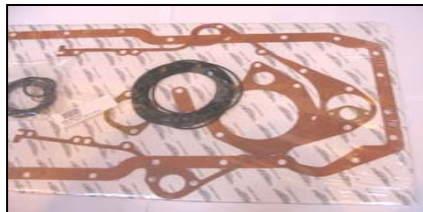

Part Number

Description

Engine and components

020-002-0120 T V Damper

Made from all new tooling with modern bonding methods to ensure the durability of this vital part. Improved tolerances over original ensure high specification balance limits.

43-55742 Head gasket set

Complete set of gaskets for a Decoke or Top end rebuild, does not include Silicone sealant

43-55743 Bottom end gasket set

Complete set of gaskets for the completion of a bottom end rebuild, does not include Silicone sealant

Part Number

Description

Gearbox and drivetrain

093-002-0101 Torque converter - drive plate
42-61643 Torque converter - drive plate

Fitted only to cars with 3 speed Automatic gearbox
Fitted only to cars with 4 speed Automatic gearbox